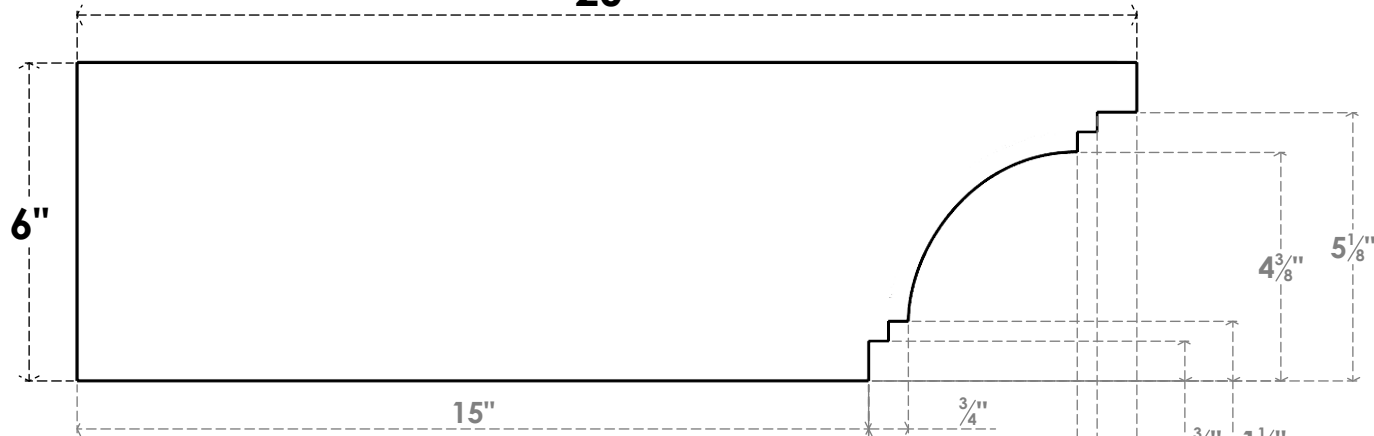

ITEM NUMBER: RFTURO040X06000X20000X006PEC00RCPR

4"W X 6"H X 20"L TIMBERTHANE ROUGH CEDAR PESCADERO FAUX WOOD OPEN RAFTER TAIL, 6"L END, PRIMED TAN

SIDE PROFILE

FRONT PROFILE

ISOMETRIC

GENERATED DATE : 03/02/2023