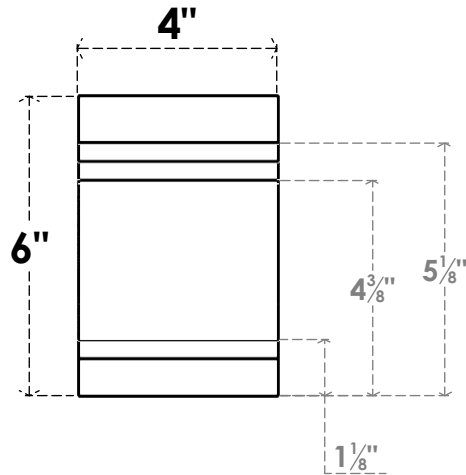

ITEM NUMBER: RFTURO040X06000X20000X006PEC00RCPR

4"W X 6"H X 20"L TIMBERTHANE ROUGH CEDAR PESCADERO FAUX WOOD OPEN RAFTER TAIL, 6"L END, PRIMED TAN

SIDE PROFILE

FRONT PROFILE

ISOMETRIC

GENERATED DATE : 03/02/2023