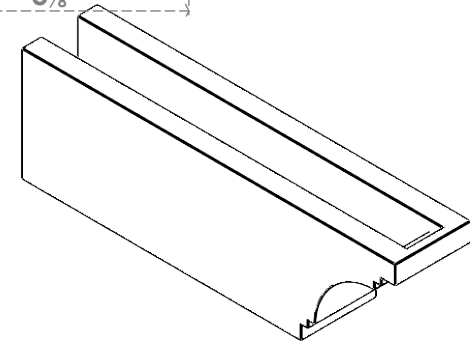

ITEM NUMBER: RFTURO040X06000X20000X006PEC00RCPR

4"W X 6"H X 20"L TIMBERTHANE ROUGH CEDAR PESCADERO FAUX WOOD OPEN RAFTER TAIL, 6"L END, PRIMED TAN

SIDE PROFILE

FRONT PROFILE

ISOMETRIC

GENERATED DATE : 03/02/2023